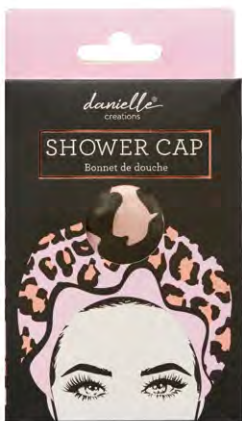

Leopard Print Cuticle Nipper

Sku Code: DCCN0002PK  
Pack size: 6  
Dimensions: 13.5 x 8.7 x 2cm

Leopard Print Tweezer Duo

Sku Code: DCTZ0004PK  
Pack size: 6  
Dimensions: 13 x 7 x 1.7cm

Leopard Print 6 PC Nail File Set

Sku Code: DCNF0006PK  
Pack size: 6  
Dimensions: 23 x 13.5 x 0.5cm

Leopard Print Shower Cap

Sku Code: DCSC0008PK  
Pack size: 6  
Dimensions: 18 x 14 x 6.5cm

Leopard Print 7 PC Manicure Set

Sku Code: DCMS0001PK  
Pack size: 6  
Dimensions: 11.8 x 10.5 x 12cm